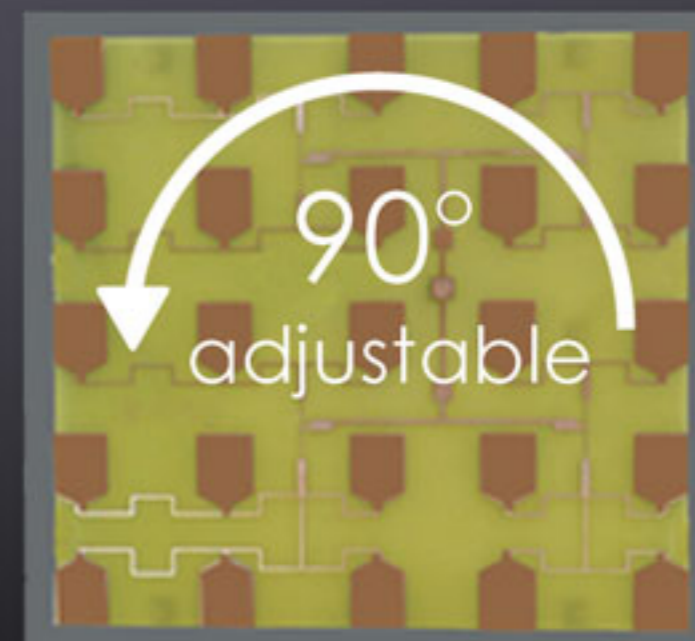

Built-in
18dBi antenna
5.15~5.85Ghz
Single phase
Polarity adjustable