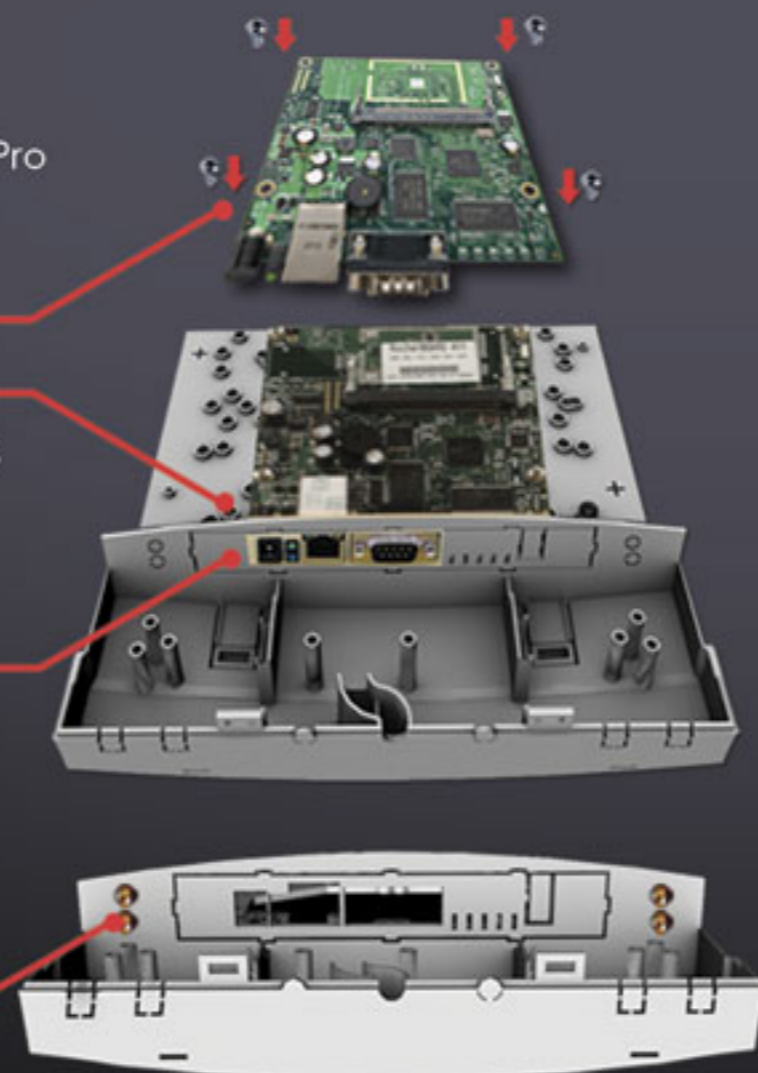

KOZUMI

The ultimate multipurpose

Mikrotik enclosure

EASY+ROBUST+VERSATILE

- ★ **All in ONE** solution
- ★ **Exclusive** single/dual phase built-in antennas
- ★ Fits most popular Routerboards
- ★ ABS weather proof material

Dimensions: **259(H)x215(L)x98(W)mm**

Highlights:

Also compatible with Ubiquiti:
WISPstation, RouterStation, RouterStation Pro

- ◆ Easy installation kits
- ◆ Universal mounting holes
- ◆ Multipurpose brackets
- ◆ Detachable design
- ◆ 4 x SMA holes for outdoor antenna

Built-in
18dBi antenna
5.15~5.85Ghz
Single phase
Polarity adjustable

for more information please contact:

sales@kozumi-usa.com

www.kozumi-usa.com

model: **MK-UH18SP**